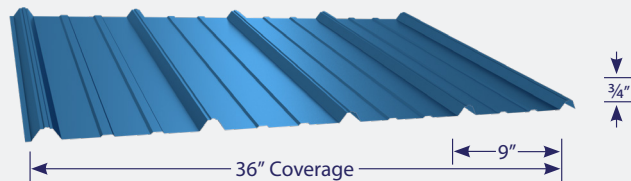

EXPOSED SCREWS

GULFRIB™

Durability, strength and ease of installation make this exposed fastener panel a top choice for many residential and agricultural applications.

5VCRIMP

Get that "Traditional" look of metal roofing from yesteryear with this classic exposed fastener roofing system.