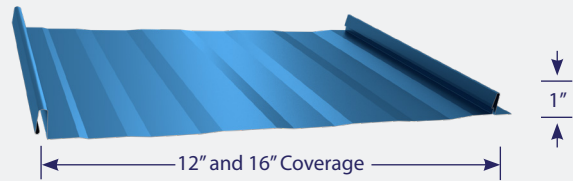

METAL ROOFING PROFILE GUIDE

*All measurements and thicknesses are nominal

HIDDEN SCREWS

GULFLOK™

An integrated screw flange makes this clipless, snap-lock system perfect for residential and light commercial applications.