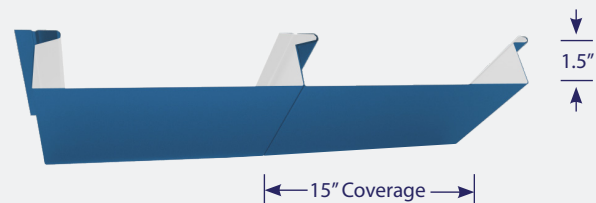

EAVESPAN SOFFIT

Designed to match commercial specifications, this sleek panel is available in smooth or perforated options.