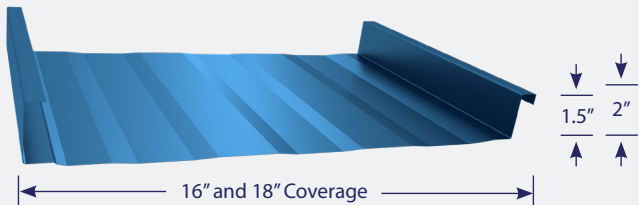

MEGALOC™ & VERSALOC™

These mechanically seamed panels offer 1.5" & 2" ribs and are ideal for commercial applications.