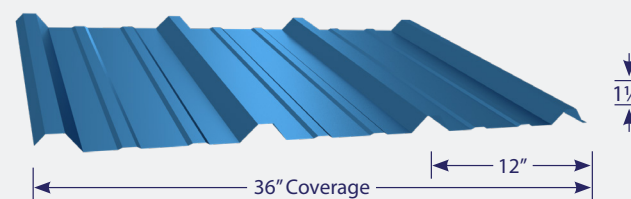

GULFPBR™

Strength and durability make this exposed fastener panel a top choice for many commercial and residential applications.