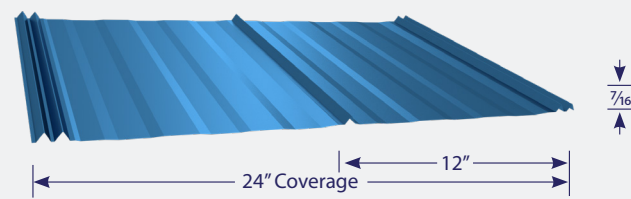

METAL ROOFING PROFILE GUIDE

*All measurements and thicknesses are nominal

HIDDEN SCREWS

GULFLOK™

An integrated screw flange makes this clipless, snap-lock system perfect for residential and light commercial applications.

GULFSEAM™

A bold, 1 3/4" rib offers architectural distinction on this snap-lock system.

MEGALOC™ & VERSALOC™

These mechanically seamed panels offer 1.5" & 2" ribs and are ideal for commercial applications.

EAVESPAN SOFFIT

Designed to match commercial specifications, this sleek panel is available in smooth or perforated options.

EXPOSED SCREWS

GULFRIB™

Durability, strength and ease of installation make this exposed fastener panel a top choice for many residential and agricultural applications.

5VCRIMP

Get that "Traditional" look of metal roofing from yesteryear with this classic exposed fastener roofing system.

GULFPBR™

Strength and durability make this exposed fastener panel a top choice for many commercial and residential applications.

GULFWAVE™

Ride the wave of architectural distinction with this 3/4" high rolling rib exposed fastener panel.

Crafted Metal

Details Matter.

888.425.0276

www.CraftedMetal.com

Crafted Metal

Details Matter.

ROOFING GUIDE

A COMPLETE SELECTION OF AVAILABLE COLOR AND PROFILE OPTIONS.

www.CraftedMetal.com