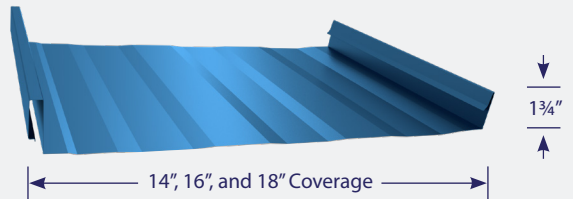

GULFSEAM™

A bold, 1 3/4" rib offers architectural distinction on this snap-lock system.